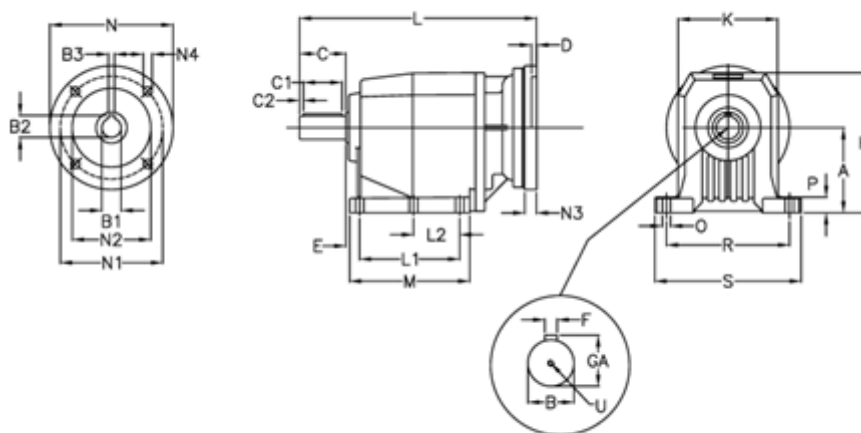

Article number: 40600700631255

Description: Helical gearbox  
C702P-6,3-P160B5

## Measures

A = 210	D = 6.0	L2 = 0.0	P = 30
B = 60	E = 25	M = 222.0	R = 300
B1 = 42	F = 18	N = 350	S = 350
B2 = 45.3	GA = 64.0	N1 = 300	U = M20x42
B3 = 12	H = 349	N2 = 250	
C = 120	K = 262	N3 = 23	
C1 = 90	L = 575.0	N4 = 18	
C2 = 15	L1 = 165.0	O = 22	